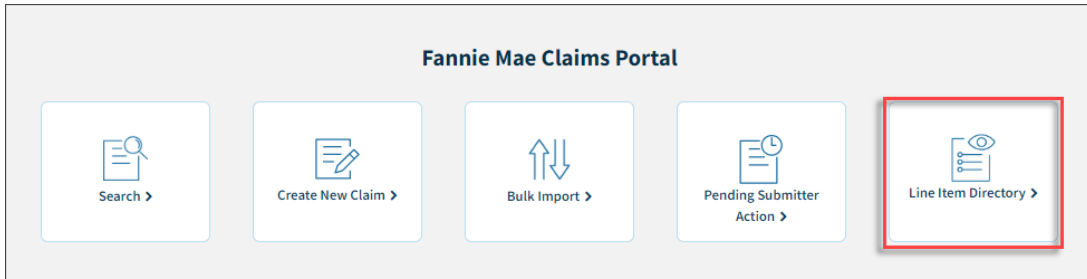

2. Click the Line Item Directory tile within the Fannie Mae Claims Portal menu.