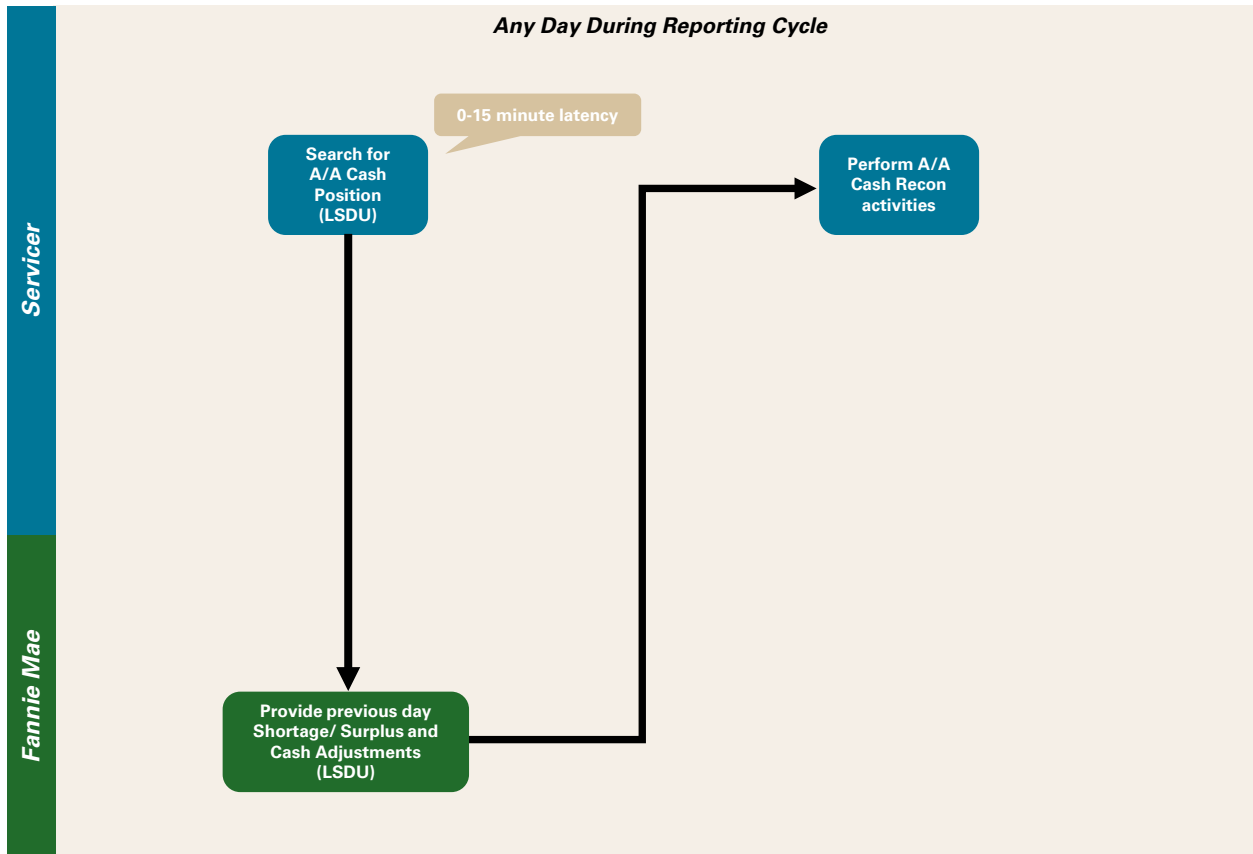

End of Cycle A/A Cash Recon | Both Daily and CD22 Reporter

Before LSDU

End of Cycle A/A Cash Recon | Daily Reporter

After LSDU

End of Cycle A/A Cash Recon | CD22 Reporter

After LSDU